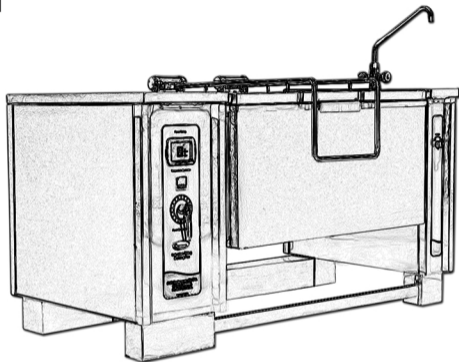

INDUCTION TILTING BRATT PAN

Power Switch Control

Rating Control

Temperature Controller

Water Tap

Tilting Switch

Model	L	W	H	Volts	Power	Capacity
G-TBRP 200	1765	910	950	440 V	20 Kw	200 Ltrs
G-TBRP 150	1530	910	950	440 V	15 Kw	150 Ltrs
G-TBRP 100	1360	900	950	440 V	12 Kw	100 LtrS