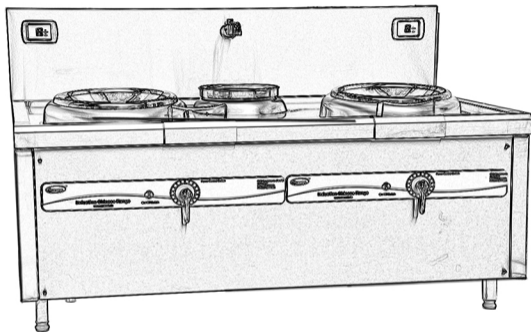

# INDUCTION CHINESE WOK WITH STOCK POT

Power Switch Control

Rating Control

Power on / off switch

Model	L	W	H	Volts	Power
G-IDCR 16	1800	1100	800-400	440 V	16 Kw