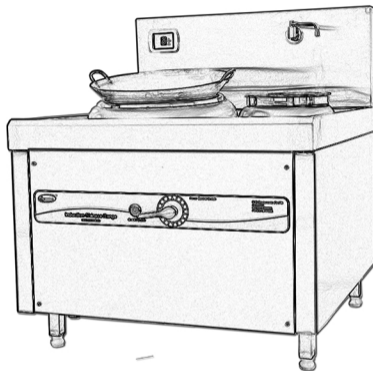

INDUCTION GHINESE WOK WITH STOCK POT

Power Switch Control

Rating Control

Power on / off switch

Model	L	W	H	Volts	Power
G-ICW 08	1050	1100	800-400	440 V	08 Kw