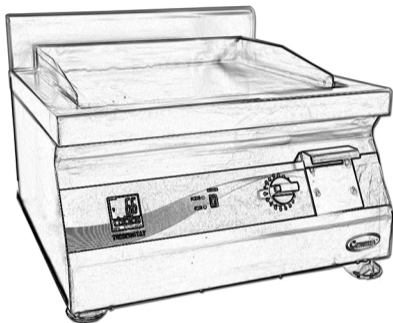

# TABLE TOP HOT PLATE

Power Switch Control

Temperature Controller

Model	L	W	H	Volts	Power
G-TTHP	705	580	250-40	220 V	5 Kw